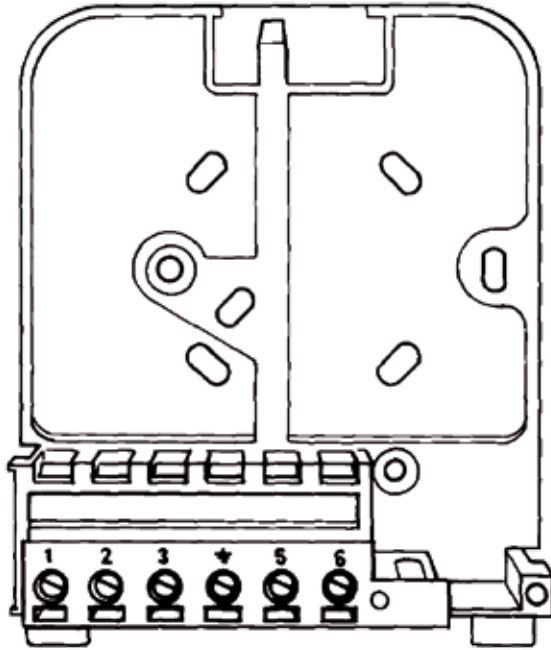

GP Wallplate for 102, 102E5 and 102E7 Timeswitches

1	2	3	\perp	5	6
DHW	HTG	COM	E	N	L
Mains supply (via 3 amp fuse)					